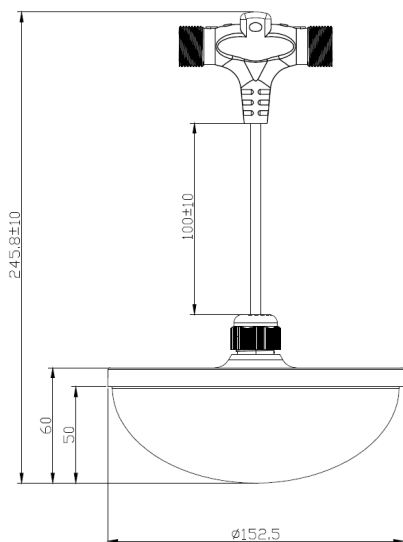

Accessories

Connection cable

Extension cable

End cap
3001

* Ask your sales representative for the product specific warranty terms and conditions.

PULSA

	Article code:	Color combination	Power consumption:	Light output:	Efficacy:	Light colour:	Energy label
3000K	7820		7.6W	1050lm	138lm/w	3000K	
	7965	 / 	7.6W 3W (Blue)	1050lm	138lm/w	3000K	
	7967	 	7.6W 6W (Red)	1050lm	138lm/w	3000K	
	7821		13.0W (XL)	1750lm	135lm/w	3000K	
	7865	 / 	13.0W (XL) 3W (Blue)	1750lm	135lm/w	3000K	
5000K	7818		7.6W	1050lm	138lm/w	5000K	
	7944	 / 	7.6W 3W (Blue)	1050lm	138lm/w	5000K	
	7819		14.2W (XL)	2000lm	141lm/w	5000K	
	7966	 / 	14.2W (XL) 3W (Blue)	2000lm	141lm/w	5000K	

PULSA

Light spread

Dimensions

Packaging information

Box size (LxHxW): 60.5x40.5x40cm

Number of units per box: 24

Neto weight of box: 9kg

PULSA

IEC/CE

Installation details calculated with 6A HATO smart fuse (IEC/CE)

	Cable between lamps e	Fuse outputs used	Distance between lamps X					Max length connection cable [m/ft]	Cable thickness d	
			3m / 9.8ft	3.5m / 11.5ft	4m / 13.1ft	4.5m / 14.8ft	5m / 16.4ft		14AWG	12AWG
3000K 5000K	2x 14AWG	1	21	20	18	17	17	18 m 58 ft	28 m 92 ft	
3000K (XL) 5000K (XL)	2x 14AWG	1	15	14	13	13	12	14 m 45 ft	22 m 72 ft	
3000K + RED	3x 14AWG	2x1	21	20	18	17	17	18 m 58 ft	28 m 92 ft	

Installation details calculated with HATO T3.15A fuse (IEC/CE)

	Cable between lamps e	Fuse outputs used	Distance between lamps X					Max length connection cable [m/ft]	Cable thickness d	
			3m / 9.8ft	3.5m / 11.5ft	4m / 13.1ft	4.5m / 14.8ft	5m / 16.4ft		14AWG	12AWG
3000K/Blue 5000K/Blue	2x 14AWG	2	21	20	18	17	17	19m 61ft	30m 97ft	
3000K/Blue (XL) 5000K/Blue (XL)	2x 14AWG	2	12	12	13	13	12	19m 61ft	30m 97ft	