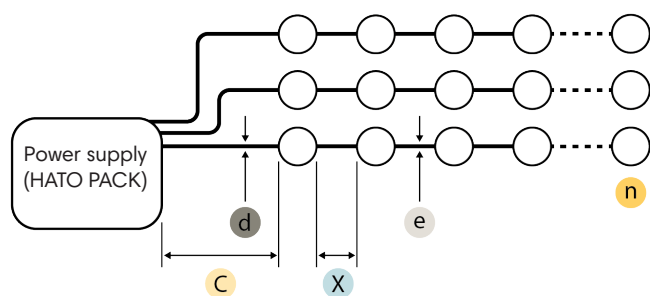

IEC/CE

Installation details calculated with 6A HATO smart fuse (IEC/CE)

	Cable between lamps e	Fuse outputs used	Distance between lamps X					Max length connection cable [m/ft]	Cable thickness d	
			3m / 9.8ft	3.5m / 11.5ft	4m / 13.1ft	4.5m / 14.8ft	5m / 16.4ft		14AWG	12AWG
3000K 5000K	2x 14AWG	1	21	20	18	17	17	18 m 58 ft	28 m 92 ft	
3000K (XL) 5000K (XL)	2x 14AWG	1	15	14	13	13	12	14 m 45 ft	22 m 72 ft	
3000K + RED	3x 14AWG	2x1	21	20	18	17	17	18 m 58 ft	28 m 92 ft	

Installation details calculated with HATO T3.15A fuse (IEC/CE)

	Cable between lamps e	Fuse outputs used	Distance between lamps X					Max length connection cable [m/ft]	Cable thickness d	
			3m / 9.8ft	3.5m / 11.5ft	4m / 13.1ft	4.5m / 14.8ft	5m / 16.4ft		14AWG	12AWG
3000K/Blue 5000K/Blue	2x 14AWG	2	21	20	18	17	17	19m 61ft	30m 97ft	
3000K/Blue (XL) 5000K/Blue (XL)	2x 14AWG	2	12	12	13	13	12	19m 61ft	30m 97ft	

Installation example

- Lamp's line
- Lamps

PULSA

UL/CSA (North America)

Installation details calculated with 2A HATO smart fuse

	Cable between lamps e	Fuse outputs used	Distance between lamps X					Max length connection cable [m/ft]	Cable thickness d	
			3m / 9.8ft	3.5m / 11.5ft	4m / 13.1ft	4.5m / 14.8ft	5m / 16.4ft		14AWG	12AWG
3000K 5000K	2x 14AWG	1	13	13	13	13	13	29 m 93 ft	45 m 147 ft	
3000K (XL) 5000K (XL)	2x 14AWG	1	7	7	7	7	7	29 m 93 ft	45 m 147 ft	
3000K + RED	3x 14AWG	2x1	13	13	13	13	13	29 m 93 ft	45 m 147 ft	