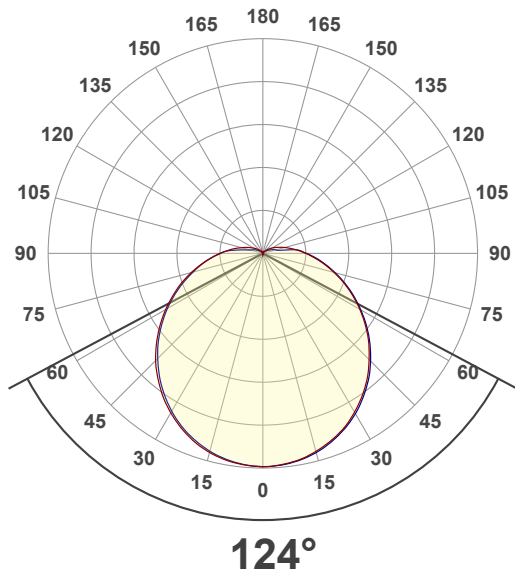

Accessories

Connection cable

Extension cable

End cap
3001

* Ask your sales representative for the product specific warranty terms and conditions.

PULSA

	Article code:	Color combination	Power consumption:	Light output:	Efficacy:	Light colour:	Energy label
3000K	7820		7.6W	1050lm	138lm/w	3000K	
	7965	 / 	7.6W 3W (Blue)	1050lm	138lm/w	3000K	
	7967	 	7.6W 6W (Red)	1050lm	138lm/w	3000K	
	7821		13.0W (XL)	1750lm	135lm/w	3000K	
	7865	 / 	13.0W (XL) 3W (Blue)	1750lm	135lm/w	3000K	
5000K	7818		7.6W	1050lm	138lm/w	5000K	
	7944	 / 	7.6W 3W (Blue)	1050lm	138lm/w	5000K	
	7819		14.2W (XL)	2000lm	141lm/w	5000K	
	7966	 / 	14.2W (XL) 3W (Blue)	2000lm	141lm/w	5000K	

PULSA

Light spread

Dimensions

Packaging information

Box size (LxHxW): 60.5x40.5x40cm

Number of units per box: 24

Neto weight of box: 9kg

PULSA