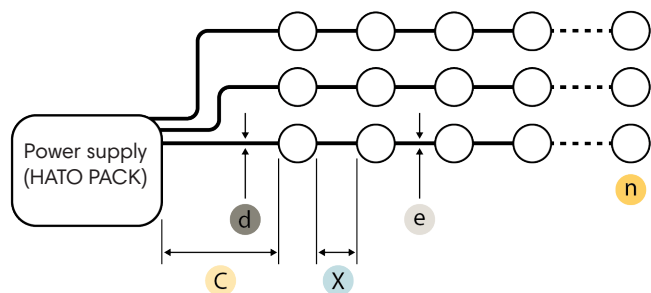

PULSA

UL/CSA (North America)

Installation details calculated with 2A HATO smart fuse

	Cable between lamps e	Fuse outputs used	Distance between lamps X					Max length connection cable [m/ft]	Cable thickness d	
			3m / 9.8ft	3.5m / 11.5ft	4m / 13.1ft	4.5m / 14.8ft	5m / 16.4ft		14AWG	12AWG
3000K 5000K	2x 14AWG	1	13	13	13	13	13	29 m 93 ft	45 m 147 ft	
3000K (XL) 5000K (XL)	2x 14AWG	1	7	7	7	7	7	29 m 93 ft	45 m 147 ft	
3000K + RED	3x 14AWG	2x1	13	13	13	13	13	29 m 93 ft	45 m 147 ft	

Installation details calculated with HATO F1.6A fuse (UL/CSA)

	Cable between lamps e	Fuse outputs used	Distance between lamps X					Max length connection cable [m/ft]	Cable thickness d	
			3m / 9.8ft	3.5m / 11.5ft	4m / 13.1ft	4.5m / 14.8ft	5m / 16.4ft		14AWG	12AWG
3000K/Blue 5000K/Blue	2x 14AWG	2	10	10	10	10	10	37m 121ft	59m 192ft	
3000K/Blue (XL) 5000K/Blue (XL)	2x 14AWG	2	6	6	6	6	6	36m 118ft	57m 187ft	

Installation example

- --- Lamp's line
- Lamps