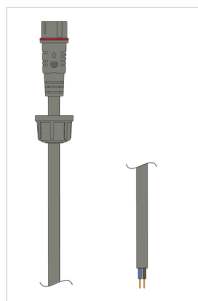

Specifications

Operating voltage:	48VDC
Light source:	LED
Dimmer type:	HATO 48VDC power supply
Flicker-free:	Yes
Dim range:	0 - 100%
CRI:	>80
Expected average lifetime:	50,000h (L90B10)
Operating temperature:	-10°C (14°F) <Ta< +40°C (104°F)
Storage temperature:	-25°C (-13°F) <Ta< +80°C (176°F)
Net weight	375 gr / 0.83 lbs
Base material:	ABS
Cover/tube material:	PMMA
IP rating:	IP 67
Warranty:	8 Years*
Application:	Poultry
Made in:	China

Accessories

Connection cable

Extension cable

End cap
3001

* Ask your sales representative for the product specific warranty terms and conditions.

PULSA

	Article code:	Color combination	Power consumption:	Light output:	Efficacy:	Light colour:	Energy label
3000K	7820		7.6W	1050lm	138lm/w	3000K	
	7965	 / 	7.6W 3W (Blue)	1050lm	138lm/w	3000K	
	7967	 	7.6W 6W (Red)	1050lm	138lm/w	3000K	
	7821		13.0W (XL)	1750lm	135lm/w	3000K	
	7865	 / 	13.0W (XL) 3W (Blue)	1750lm	135lm/w	3000K	
5000K	7818		7.6W	1050lm	138lm/w	5000K	
	7944	 / 	7.6W 3W (Blue)	1050lm	138lm/w	5000K	
	7819		14.2W (XL)	2000lm	141lm/w	5000K	
	7966	 / 	14.2W (XL) 3W (Blue)	2000lm	141lm/w	5000K	

IEC/CE

Installation details calculated with 6A HATO smart fuse (IEC/CE)

	Cable between lamps e	Fuse outputs used	Distance between lamps X					Max length connection cable [m/ft]	Cable thickness d	
			3m / 9.8ft	3.5m / 11.5ft	4m / 13.1ft	4.5m / 14.8ft	5m / 16.4ft		14AWG	12AWG
3000K 5000K	2x 14AWG	1	21	20	18	17	17	18 m 58 ft	28 m 92 ft	
3000K (XL) 5000K (XL)	2x 14AWG	1	15	14	13	13	12	14 m 45 ft	22 m 72 ft	
3000K + RED	3x 14AWG	2x1	21	20	18	17	17	18 m 58 ft	28 m 92 ft	