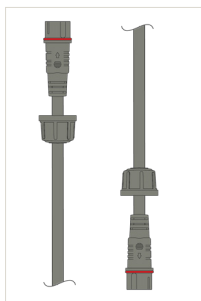

Specifications

Operating voltage:	48VDC
Light source:	LED
Dimmer type:	HATO 48VDC power supply
Flicker-free:	Yes
Dim range:	0 - 100%
CRI:	>80
Expected average lifetime:	50,000h (L90B10)
Operating temperature:	-10°C (14°F) <Ta< +40°C (104°F)
Storage temperature:	-25°C (-13°F) <Ta< +80°C (176°F)
Net weight	375 gr / 0.83 lbs
Base material:	ABS
Cover/tube material:	PMMA
IP rating:	IP 67
Warranty:	8 Years*
Application:	Poultry
Made in:	China

Accessories

Connection cable

Extension cable

End cap
3001

* Ask your sales representative for the product specific warranty terms and conditions.

PULSA

	Article code:	Color combination	Power consumption:	Light output:	Efficacy:	Light colour:	Energy label
3000K	7820		7.6W	1050lm	138lm/w	3000K	
	7965	 / 	7.6W 3W (Blue)	1050lm	138lm/w	3000K	
	7967	 	7.6W 6W (Red)	1050lm	138lm/w	3000K	
	7821		13.0W (XL)	1750lm	135lm/w	3000K	
	7865	 / 	13.0W (XL) 3W (Blue)	1750lm	135lm/w	3000K	
5000K	7818		7.6W	1050lm	138lm/w	5000K	
	7944	 / 	7.6W 3W (Blue)	1050lm	138lm/w	5000K	
	7819		14.2W (XL)	2000lm	141lm/w	5000K	
	7966	 / 	14.2W (XL) 3W (Blue)	2000lm	141lm/w	5000K	

IEC/CE

Installation details calculated with 6A HATO smart fuse (IEC/CE)

	Cable between lamps e	Fuse outputs used	Distance between lamps X					Max length connection cable [m/ft]	Cable thickness d	
			3m / 9.8ft	3.5m / 11.5ft	4m / 13.1ft	4.5m / 14.8ft	5m / 16.4ft		14AWG	12AWG
3000K 5000K	2x 14AWG	1	21	20	18	17	17	18 m 58 ft	28 m 92 ft	
3000K (XL) 5000K (XL)	2x 14AWG	1	15	14	13	13	12	14 m 45 ft	22 m 72 ft	
3000K + RED	3x 14AWG	2x1	21	20	18	17	17	18 m 58 ft	28 m 92 ft	