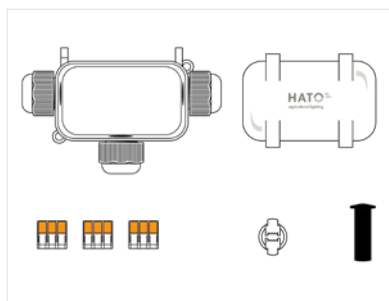

PICA

The PICA is HATO's affordable LED lighting solution that meets the HATO quality standards. It is specially designed for those who want to start with professional poultry lighting.

Our PICA improves life for both farmers and poultry in multiple ways. As a result it reduces costs and improves farm performance.

Operating voltage	220 - 240 VAC
Power factor	0.9
Operating frequency	50-60 Hz
Expected average lifetime*	35,000 h
Dimmable	Yes, phase dimming
Operating temperature	-10°C (14°F) ~ +40°C (104°F)
Storage temperature	-25°C (-13°F) ~ +80°C (176°F)
Nett weight	80 gr / 0.18 lbs
Cover Material	Impact resistant PMMA
Base Material	ABS
Warranty	2 Years**
Application	Poultry - Ducks - Turkey

Product number	Power Consumption	Light output	Efficacy	Light colour (CCT)	Dim range	CRI	Flicker-free	Made in
7449	6.3W	775lm	123lm/W	3000K	2-100 %	> 80	Yes	China***

Accessories

AC Connection cable 0.6m

HATO junction box