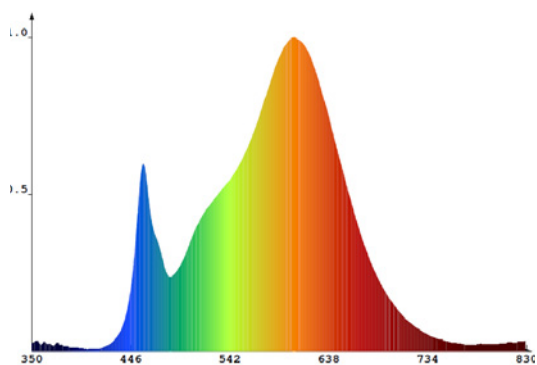

Spectrum

Markings

* Protection test against penetration of water IPX7
(protect against the effect of immersion between 15cm and 1 meter)