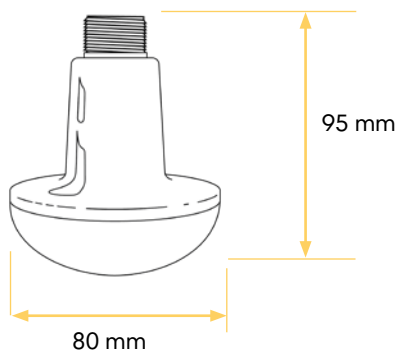

Product number	Power Consumption	Light output	Efficacy	Light colour (CCT)	Dim range	CRI	Flicker-free	Made in
7449	6.3W	775lm	123lm/W	3000K	2-100 %	> 80	Yes	China***

Accessories

AC Connection cable 0.6m

HATO junction box

HATO 230 DIMMER
(Phase dimming)

* Lifetime definition & measurement available upon request

** Ask your sales representative for the product specific warranty terms and conditions

*** Made in EU also available on request.

PICA

Dimensions

Installation example

Minimum

3 lamps

Maximum

120 lamps

Light spread

Spectrum

Markings

* Protection test against penetration of water IPX7
(protect against the effect of immersion between 15cm and 1 meter)