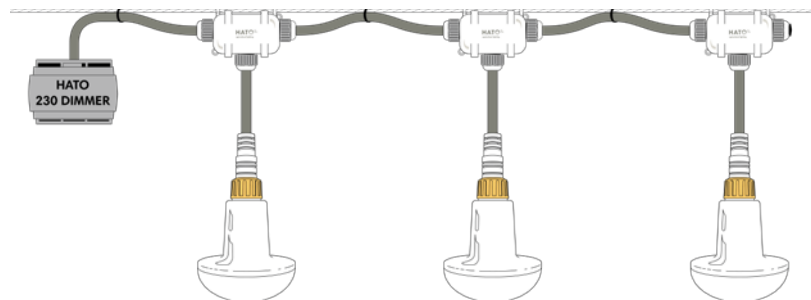

HATO 230 DIMMER
(Phase dimming)

* Lifetime definition & measurement available upon request

** Ask your sales representative for the product specific warranty terms and conditions

*** Made in EU also available on request.

PICA

Dimensions

Installation example

Minimum

3 lamps

Maximum

120 lamps

Light spread