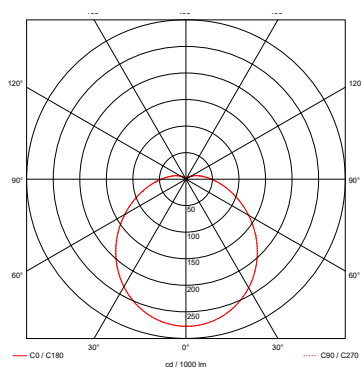

PICA

Dimensions

Installation example

Minimum

3 lamps

Maximum

120 lamps

Light spread

Spectrum

Markings

* Protection test against penetration of water IPX7
(protect against the effect of immersion between 15cm and 1 meter)